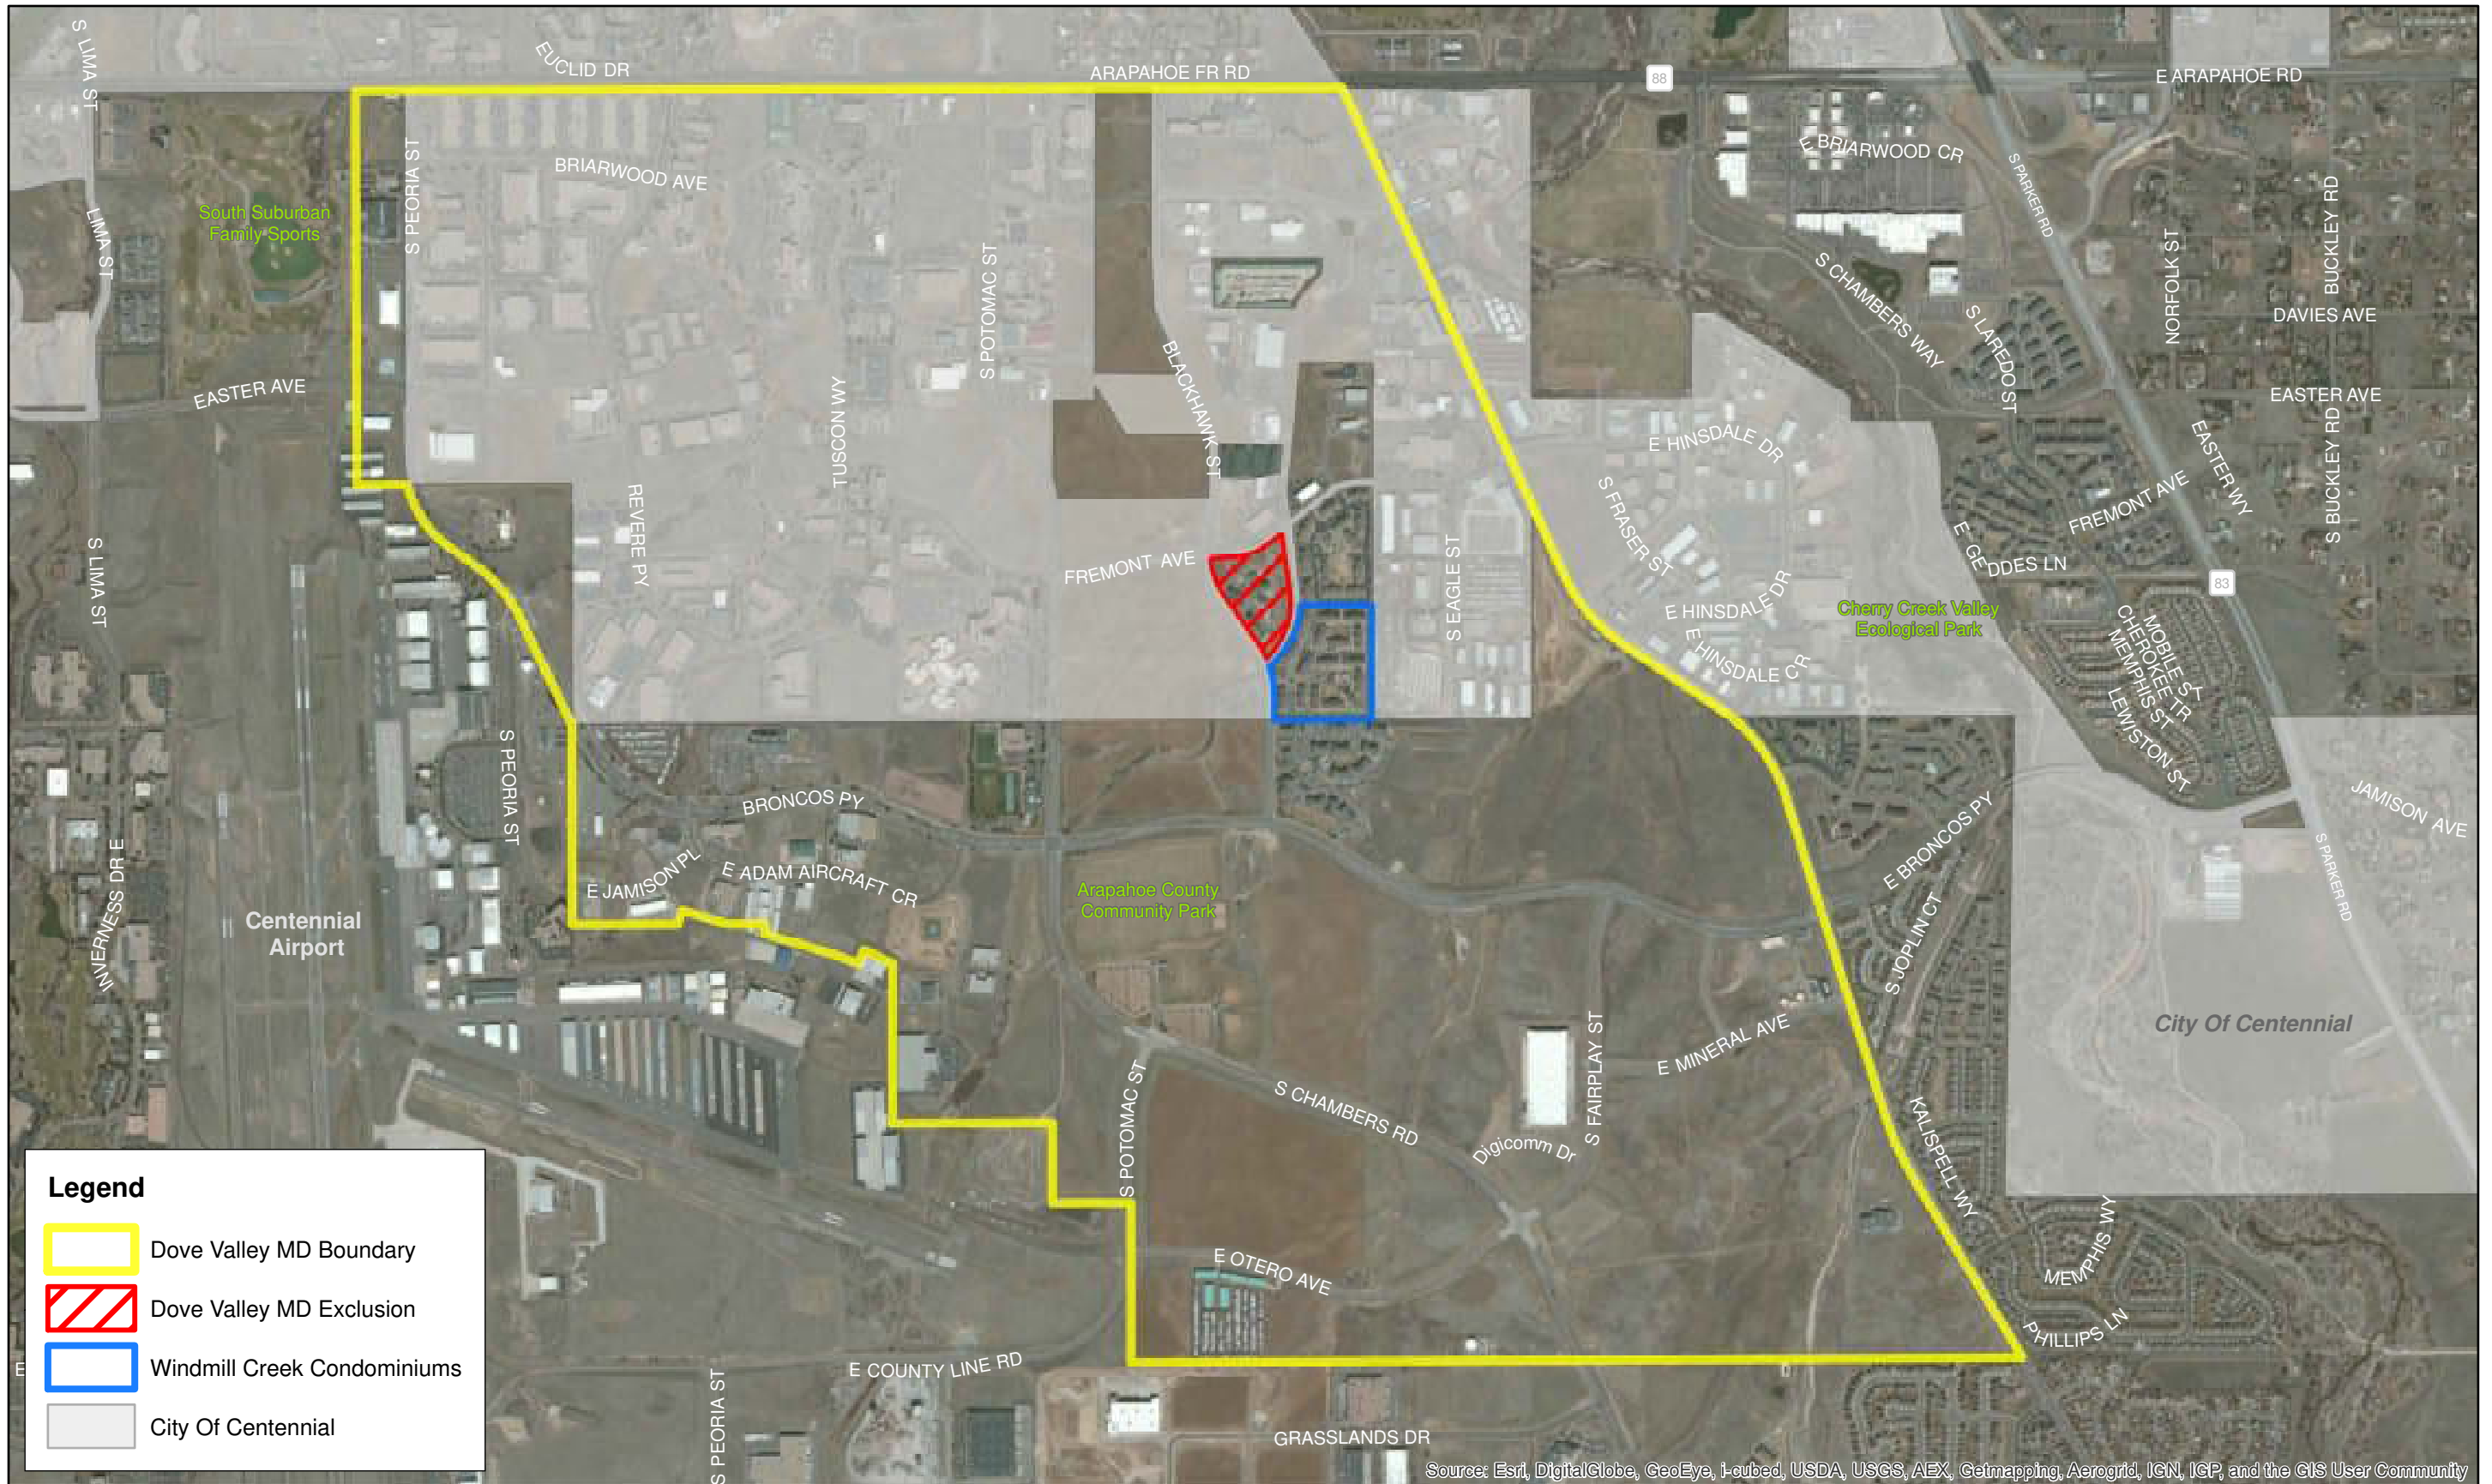

DOVE VALLEY METROPOLITAN DISTRICT

ARAPAHOE COUNTY, CO - LGID 03097 | DISTRICT ACREAGE = 2,074.2

Source: Esri, DigitalGlobe, GeoEye, i-cubed, USDA, USGS, AEX, Getmapping, Aerogrid, IGN, IGP, and the GIS User Community